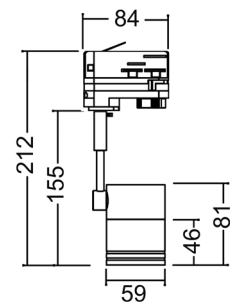

# GU10 TRACK HEADS

General Lighting

- Interior GU10 track head lamps
- Input voltage: 240V AC 50/60Hz
- Lamp holder: 1xGU10
- Max.10W LED or 35W halogen globe
- Construction material: aluminium alloy
- Globe not included
- Available in black or white fittings
- Tracks & accessories are also available
- Track can be hung from ceiling with suspension cable  
(Suspension cable will be available soon)

TRKW1G001, TRKB1G001

TRKW3G001, TRKB3G001

Part No.	Description	Lamp Holder	Carton QTY
TRKB1G001	1 Circuit GU10 TRACK HEAD BLK IP20 (Suitable for Universal Track)	GU10	1/50
TRKW1G001	1 Circuit GU10 TRACK HEAD WH IP20 (Suitable for Universal Track)	GU10	1/50
TRKB3G001	4 WIRE 3 Circuit GU10 TRACK HEAD BLK IP20	GU10	1/50
TRKW3G001	4 WIRE 3 Circuit GU10 TRACK HEAD WH IP20	GU10	1/50