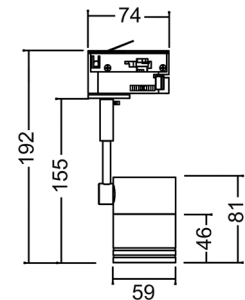

# GU10 TRACK HEADS

General Lighting

- Interior GU10 track head lamps
- Input voltage: 240V AC 50/60Hz
- Lamp holder: 1xGU10
- Max.10W LED or 35W halogen globe
- Construction material: aluminium alloy
- Globe not included
- Available in black or white fittings
- Tracks & accessories are also available
- Track can be hung from ceiling with suspension cable  
(Suspension cable will be available soon)

TRKW1G001, TRKB1G001

TRKW3G001, TRKB3G001

Part No.	Description	Lamp Holder	Carton QTY
TRKB1G001	1 Circuit GU10 TRACK HEAD BLK IP20 (Suitable for Universal Track)	GU10	1/50
TRKW1G001	1 Circuit GU10 TRACK HEAD WH IP20 (Suitable for Universal Track)	GU10	1/50
TRKB3G001	4 WIRE 3 Circuit GU10 TRACK HEAD BLK IP20	GU10	1/50
TRKW3G001	4 WIRE 3 Circuit GU10 TRACK HEAD WH IP20	GU10	1/50